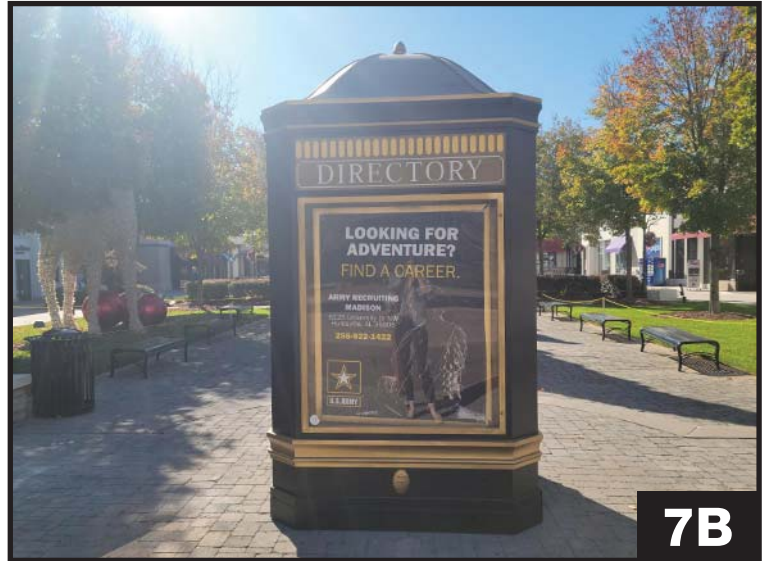

Choose the location(s) where you would like your ad to appear!

SCROLL DOWN TO SEE PHOTOS OF LOCATIONS

■ Vending Square (40" x 50")
■ Blade (38" x 43")

BRIDGE STREET TOWN CENTRE PANEL LOCATIONS

BRIDGE STREET TOWN CENTRE PANEL LOCATIONS

BRIDGE STREET TOWN CENTRE PANEL LOCATIONS

BRIDGE STREET TOWN CENTRE

PANEL LOCATIONS