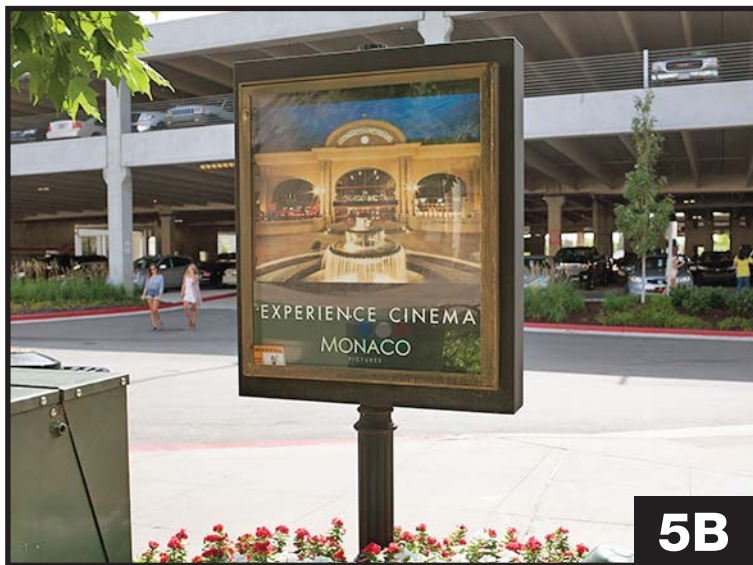

Choose the location(s) where you would like your ad to appear!

SCROLL DOWN TO SEE PHOTOS OF LOCATIONS

■ Vending Square (40" x 50")
■ Blade (38" x 43")

BRIDGE STREET TOWN CENTRE PANEL LOCATIONS

BRIDGE STREET TOWN CENTRE PANEL LOCATIONS

BRIDGE STREET TOWN CENTRE PANEL LOCATIONS

BRIDGE STREET TOWN CENTRE

PANEL LOCATIONS