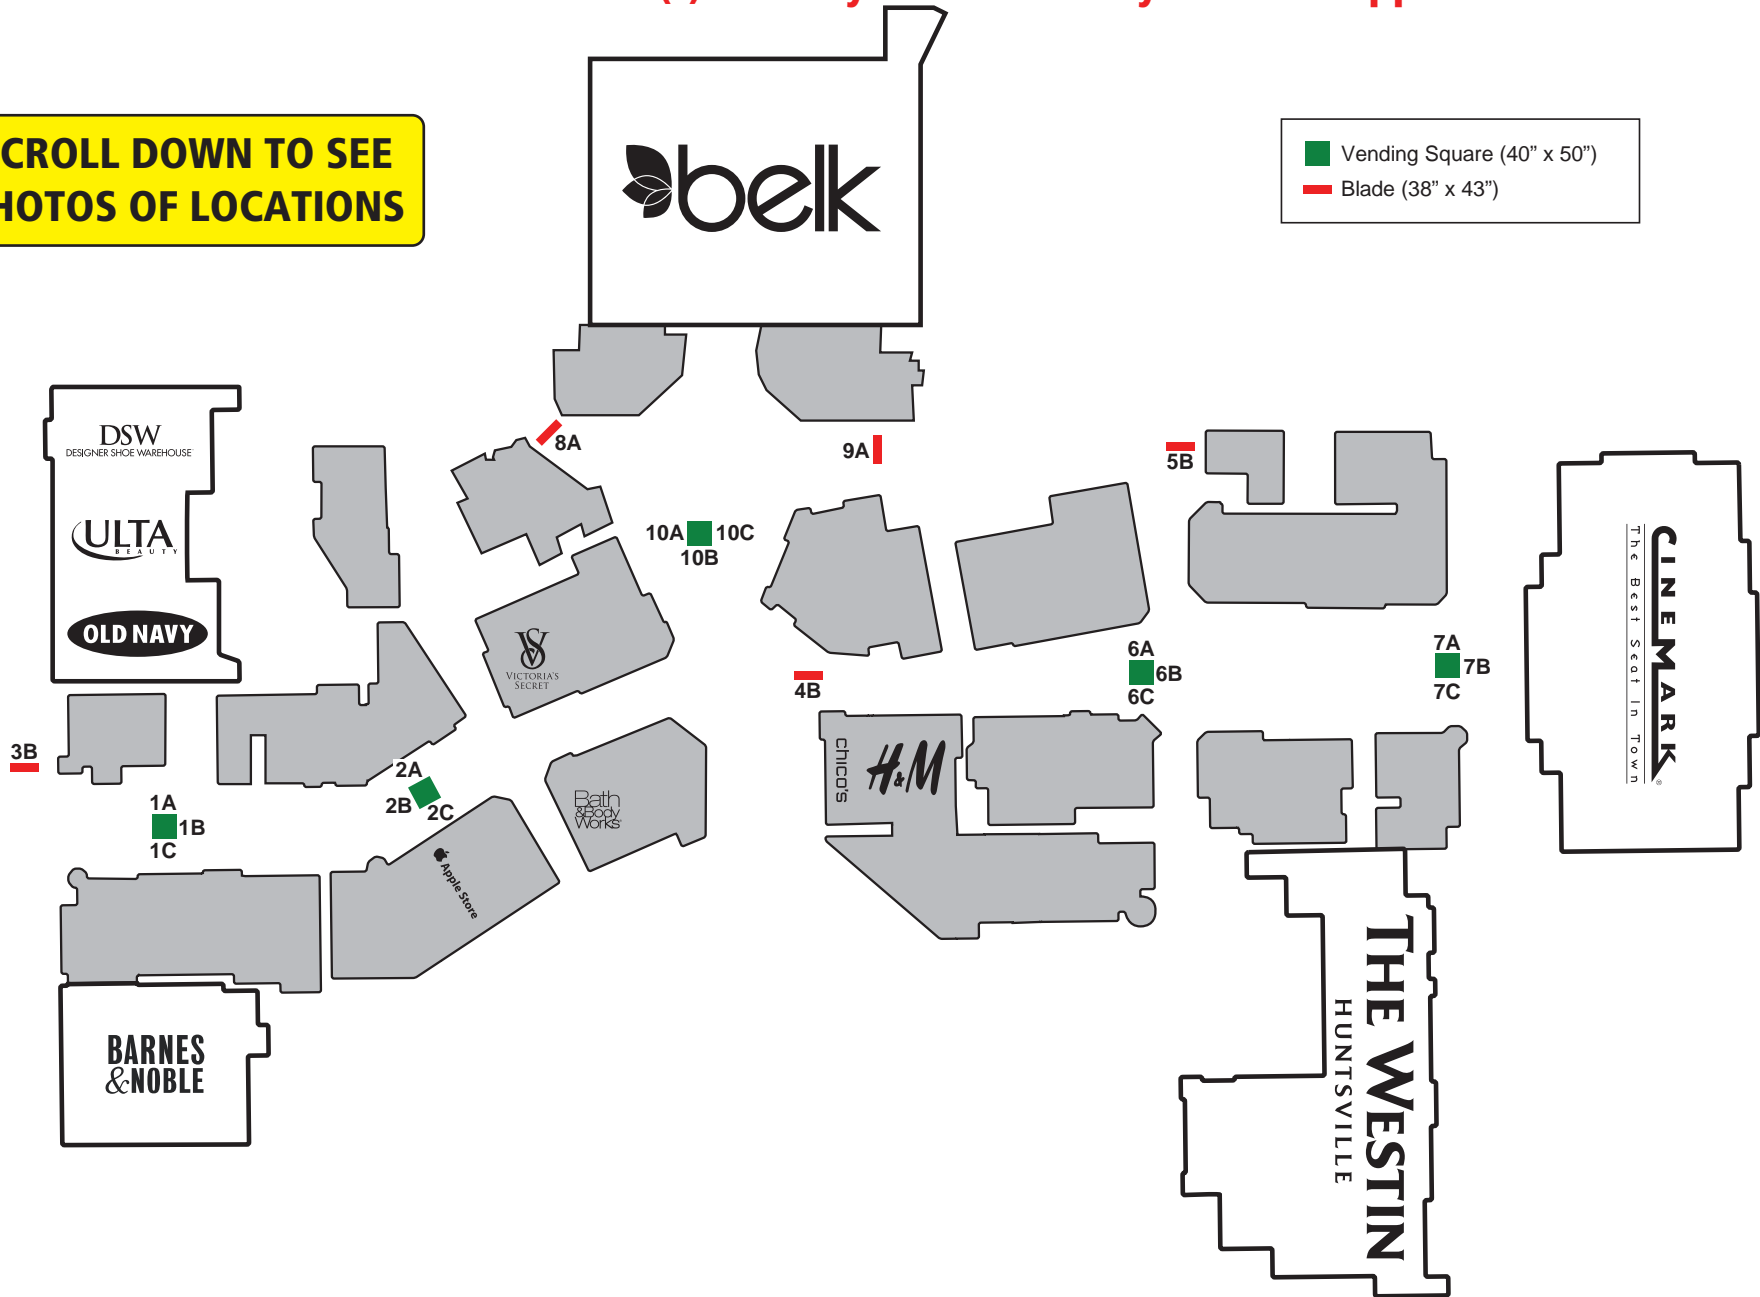

Choose the location(s) where you would like your ad to appear!

SCROLL DOWN TO SEE PHOTOS OF LOCATIONS

■ Vending Square (40" x 50")
■ Blade (38" x 43")

BRIDGE STREET TOWN CENTRE PANEL LOCATIONS

BRIDGE STREET TOWN CENTRE PANEL LOCATIONS

BRIDGE STREET TOWN CENTRE PANEL LOCATIONS

BRIDGE STREET TOWN CENTRE

PANEL LOCATIONS