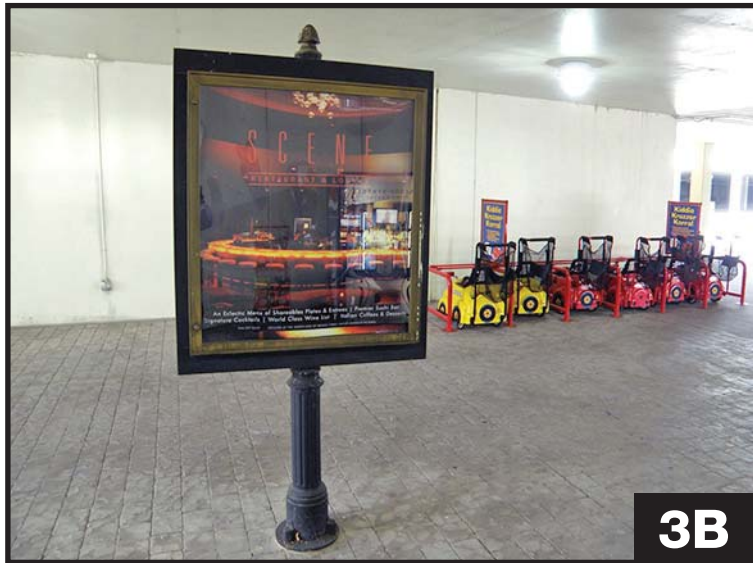

Choose the location(s) where you would like your ad to appear!

SCROLL DOWN TO SEE PHOTOS OF LOCATIONS

■ Vending Square (40" x 50")
■ Blade (38" x 43")

BRIDGE STREET TOWN CENTRE PANEL LOCATIONS

BRIDGE STREET TOWN CENTRE PANEL LOCATIONS

BRIDGE STREET TOWN CENTRE PANEL LOCATIONS

BRIDGE STREET TOWN CENTRE

PANEL LOCATIONS